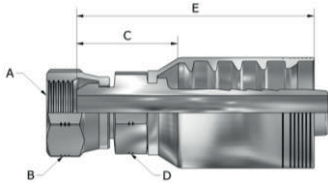

DP707 SERIES(Female NPSM Swivel 60° Cone)

LSI

| PART NUMBER | Products Description | | | | | | | | | |
|-------------|----------------------|-------------|---------|------|-------------|------|------------|------|----------------|------|
| | Hose In-Dia | Thread NPSM | Nut Hex | | Tail-Growth | | Nipple Hex | | Overall Length | |
| | | | MM | Inch | MM | Inch | MM | Inch | MM | Inch |
| | | | A | | B | | C | | D | |
| DP707-12-12 | 3/4 | 3/4-14 | 32.0 | 1.26 | 38.1 | 1.50 | 30.0 | 1.18 | 90.6 | 3.57 |
| DP707-12-16 | 1" | 3/4-14 | 32.0 | 1.26 | 41.3 | 1.63 | 35.0 | 1.38 | 95.7 | 3.77 |
| DP707-16-16 | 1" | 1"-11-1/2 | 41.0 | 1.61 | 44.5 | 1.75 | 35.0 | 1.38 | 98.9 | 3.89 |